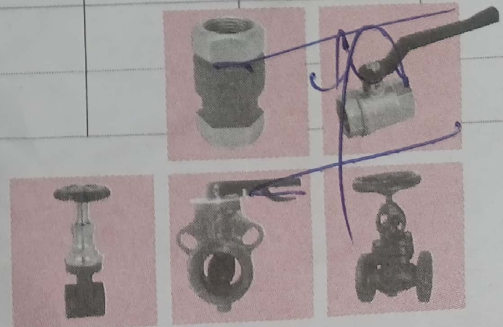

07/06/24

Qty.	Description	Price	Amount	
			Rs.	Ps.
1	UPVC Socket	40	40	00
1	UPVC MTA 1"	40	40	00
2	UPVC Elbow	50	100	00
3	UPVC PIPE 3 feet	45	135	00
1	UPVC MTA 1 1/2	40	40	00
1	UPVC bush 1 1/4	25	25	00
1	Shower	110	110	00
			490.00	
TO feel Rissorsaw charge			80.00	
			570.00	

55
Years

ZOLOTO[®] VALVES

Touching Lives Everyday.. Everywhere...